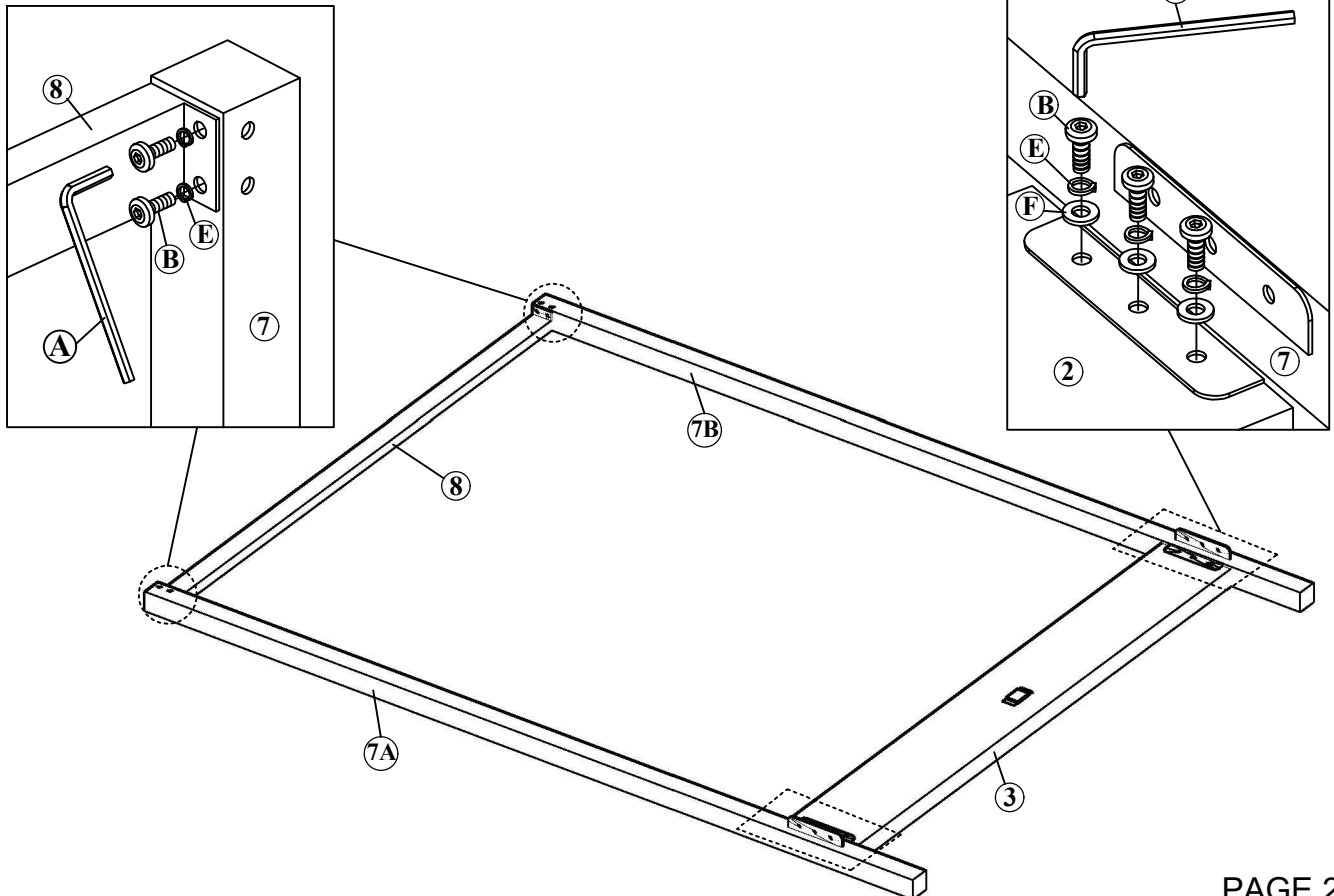

ASSEMBLY INSTRUCTIONS

STEP 1 :

STEP 2 :