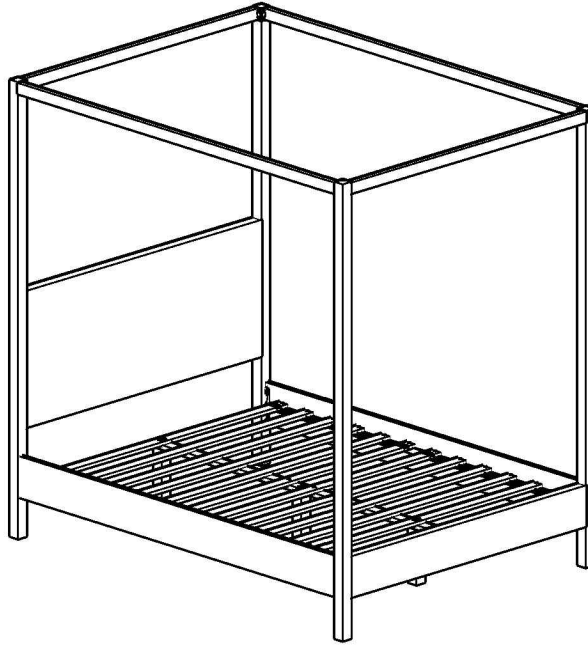

# ASSEMBLY INSTRUCTIONS

MODEL : BD549-FS

## COMPONENT

Headboard - 1 pc.  ①	Side Rail - 2 pcs.  ②	Footboard - 1 pc.  ③	Center Rail - 1 pc.  ④	Center Leg - 3 pcs.  ⑤	Bed Post (HB R) - 1 pc.  ⑥A	Bed Post (HB L) - 1 pc.  ⑥B	Bed Post (FB R) - 1 pc.  ⑦A
Bed Post (FB L) - 1 pc.  ⑦B	Upper Rail (Short) - 2 pcs.  ⑧	Upper Rail (Long) - 2 pcs.  ⑨	Slat - 12 pcs. (2 set)  ⑩				