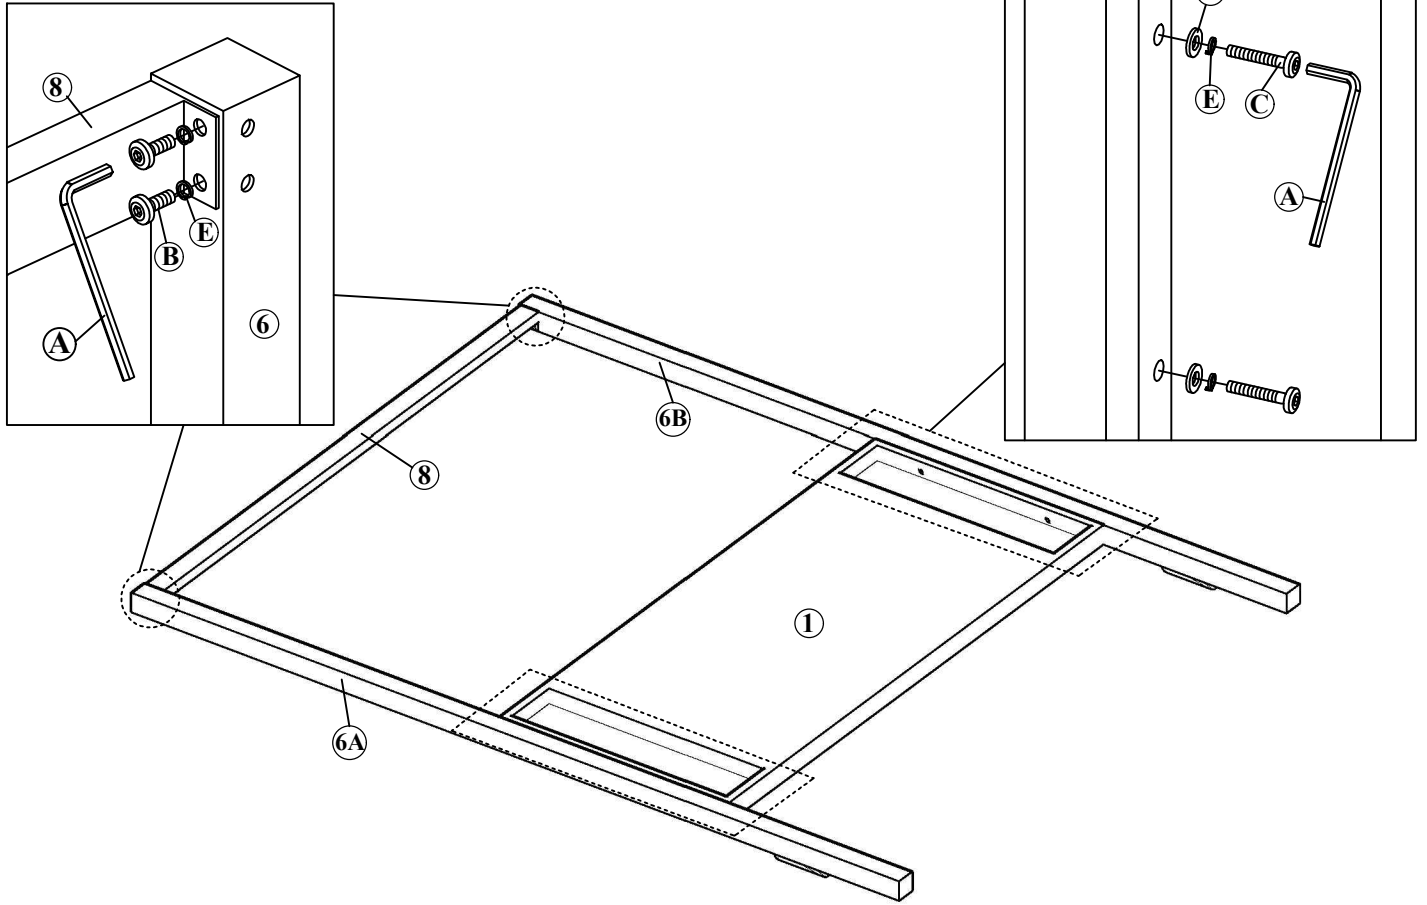

ASSEMBLY INSTRUCTIONS

STEP 1 :